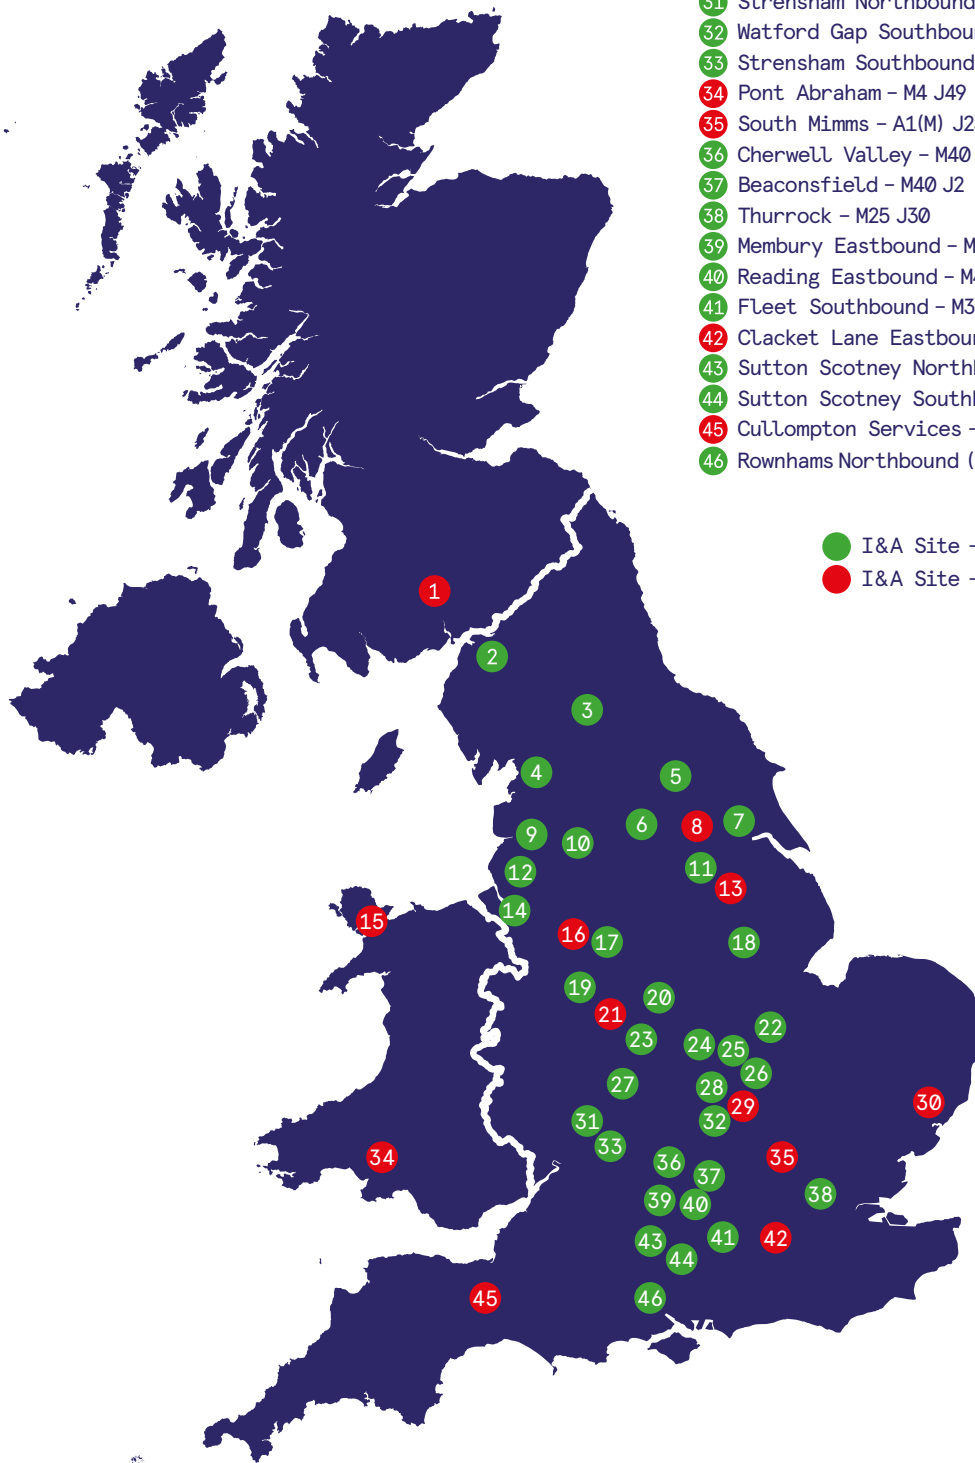

# HAULIER ADVICE SITE LOCATIONS

- 1 Lockerbie Lorry Park - A74(M) J17 / 18
- 2 Carlisle Stobart Truck Stop - M6 J44
- 3 Junction 38 - M6 J38
- 4 Truckhaven - M6 J35
- 5 Wetherby - A1(M) J46
- 6 Hartshead Moor - M62 J25/26
- 7 Doncaster North - M18 J5
- 8 Ferrybridge - M62 J33
- 9 Charnock Richard Services Northbound - M6 J27
- 10 Heywood Distribution Truck Stop - M66 J3
- 11 Woodhall Northbound - M1 J30/31
- 12 Burtonwood - M62 J8
- 13 Markham Moor - A1/A57
- 14 Formula Services Truck Stop - M53 J9/10
- 15 RoadKing Holyhead Truck Stop - A55 J2

- 16 Sandbach Northbound - M6 J16 / 17
- 17 Sandbach Southbound - M6 J16 / 17
- 18 The Stockyard Truck Stop Rotherham - M18 J1
- 19 Stafford Northbound - M6 J14 / 15
- 20 Donington Park - M1 J23A / 24
- 21 RoadKing Cannock (HolLies) Truck Stop - M6 J12
- 22 Peterborough - A1(M) J17
- 23 Tamworth - M42 J10
- 24 Leicester Forest East Northbound - M1 J21 / 21a
- 25 Leicester Forest East Southbound - M1 J21 / 21a
- 26 Rothwell Truck Stop - A14 J3
- 27 Hopwood Park - M42 J2
- 28 Rugby Stobart Truck Stop - M1 J18
- 29 Watford Gap Northbound - M1 J16 / 17
- 30 Orwell Crossing Truck Stop - A14 J57 / 58
- 31 Strensham Northbound - M5 J8
- 32 Watford Gap Southbound - M1 J16 / 17
- 33 Strensham Southbound - M5 J8
- 34 Pont Abraham - M4 J49
- 35 South Mimms - A1(M) J23
- 36 Cherwell Valley - M40 J10
- 37 Beaconsfield - M40 J2
- 38 Thurrock - M25 J30
- 39 Membury Eastbound - M4 J14 / 15
- 40 Reading Eastbound - M4 J11 / 12
- 41 Fleet Southbound - M3 J4A / 5
- 42 Clacket Lane Eastbound - M25 J5 / 6
- 43 Sutton Scotney Northbound - A34
- 44 Sutton Scotney Southbound - A34
- 45 Cullompton Services - Extra - M5 J28
- 46 Rownhams Northbound (Eastbound) - M27 J3 / 4

- I&A Site - COVID-19 Testing available
- I&A Site - No COVID-19 Testing available